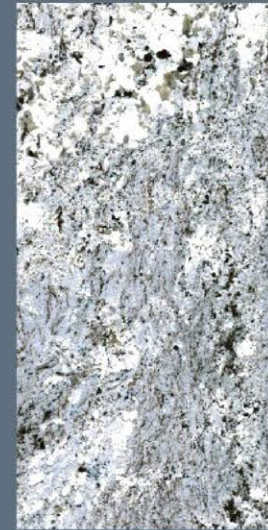

BIANCO
ANTICO GRIS

BIANCO ANTICO MANI

KOZATA
MARBLE
SERIES

600X1200MM

RANDOM: 4

BIANCO ANTICO SEA

KOZATA MARBLE SERIES

600X1200MM