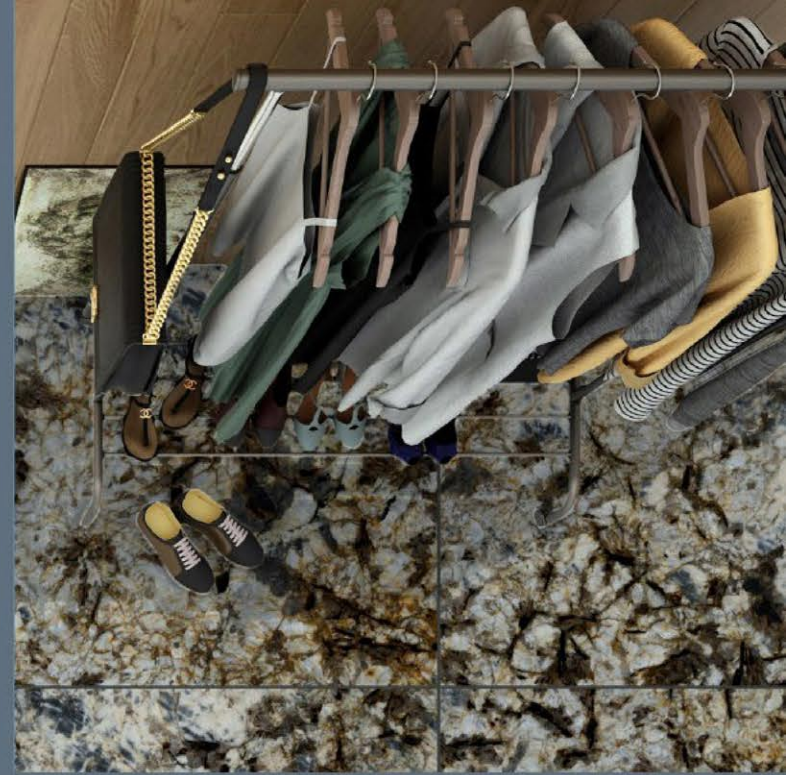

KOZATA
MARBLE
SERIES

600X1200MM

RANDOM: 4