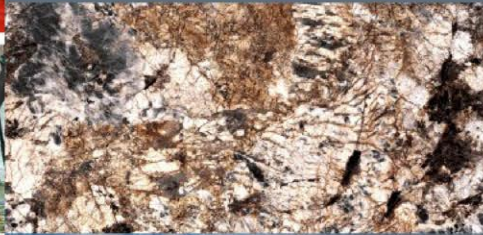

From Ceramic to Culture

Design your
Interiors

The art of handmade linked to its origins are renewed and shaped in a new product concept.

TIMELESS EMBITO

600
x
1200
mm

The experience gained from tradition combined with the imagination that drives innovation has led to the production of these unique metal-inspired lines in realistic shades, with granite Acidic comes in two large formats, namely 600x1200 is a versatile product that pairs perfectly with other materials of contemporary architecture, in the search for new solutions characterised by a sophisticated design.

UNIQUE &
INNOVATIVE
Perspectives
Through
Extra-dimensional
Surfaces Move
Your Mind

ALASKA BIANCO

KOZATA
MARBLE
SERIES

600X1200MM

RANDOM: 4

ALASKA
SMOKE

KOZATA
MARBLE
SERIES

600X
1200MM