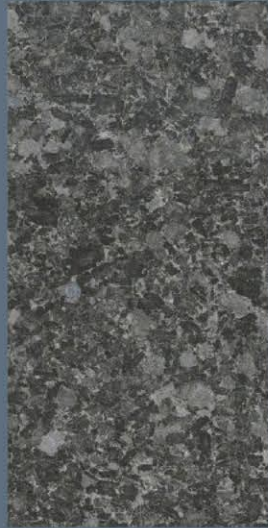

TAN ORO

KOZATA
MARBLE
SERIES

600X
1200MM

RANDOM : 4

UBATUBA
GREY

KOZATA
MARBLE
SERIES

600X1200MM

RANDOM: 4