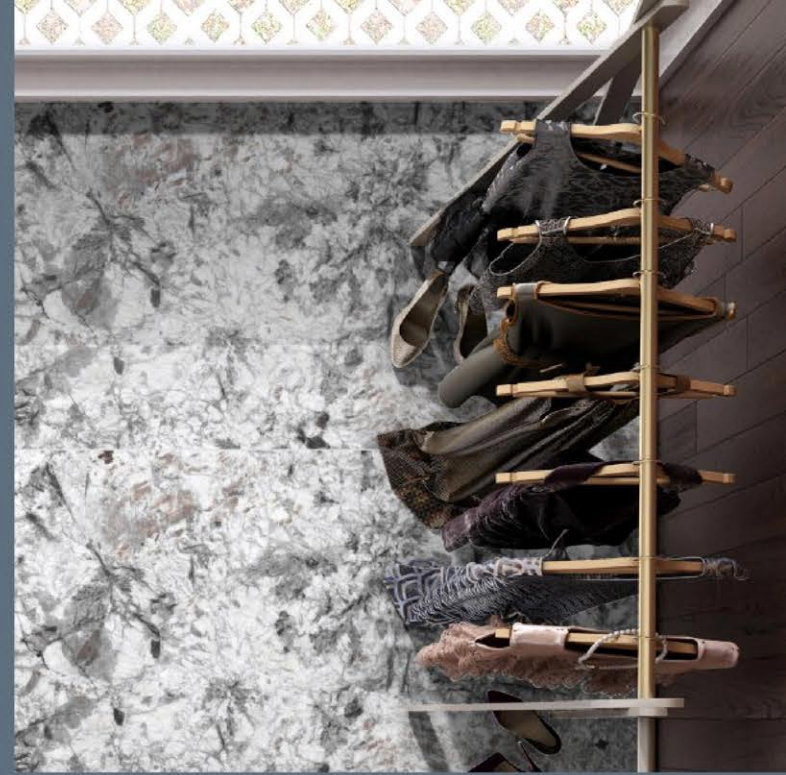

KOZATA MARBLE SERIES

600X1200MM

RANDOM: 4