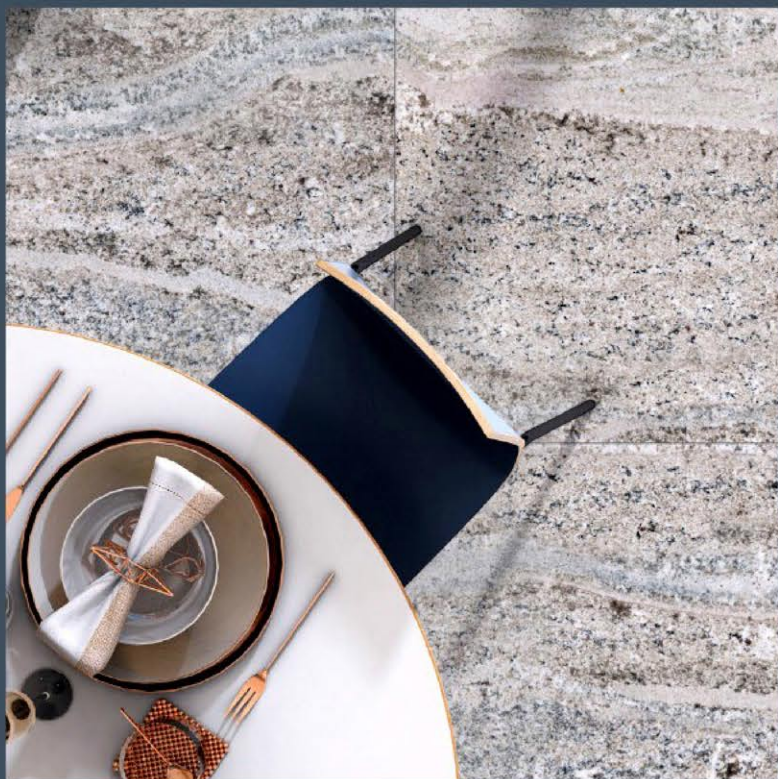

KOZATA
MARBLE
SERIES

600X
1200MM

RANDOM : 4