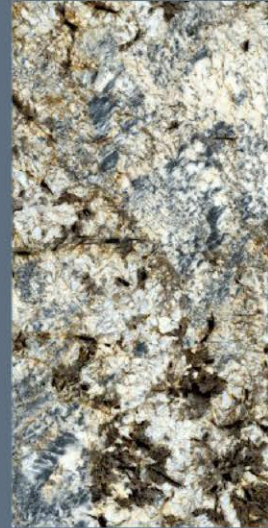

KOZATA
MARBLE
SERIES

600X1200MM

RANDOM: 4