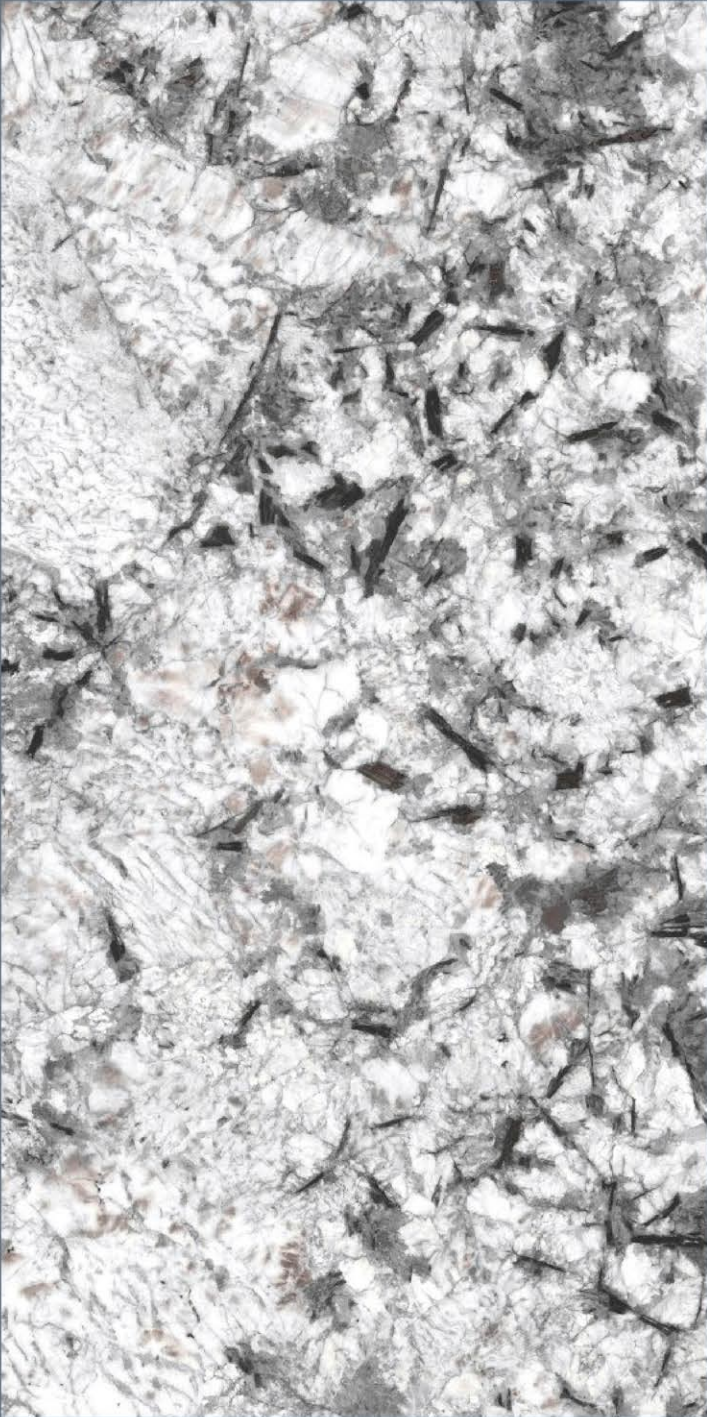

ATLANTIS SILVER