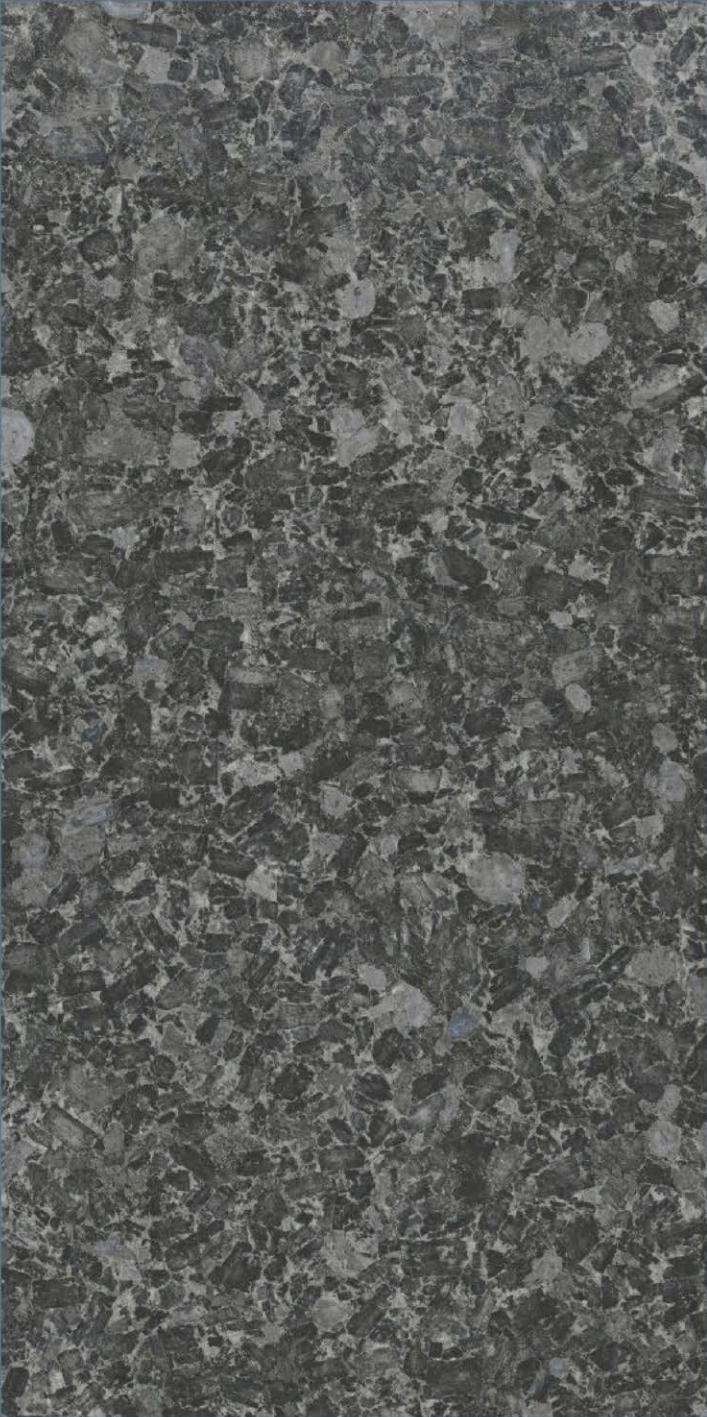

TAN ORO

KOZATA
MARBLE
SERIES

600X
1200MM

RANDOM : 4

UBATUBA
GREY

KOZATA
MARBLE
SERIES

600X1200MM

RANDOM: 4