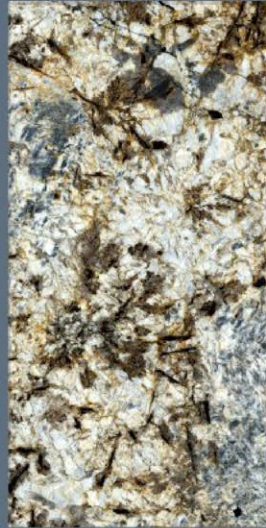

KOZATA
MARBLE
SERIES

600X1200MM

RANDOM: 4