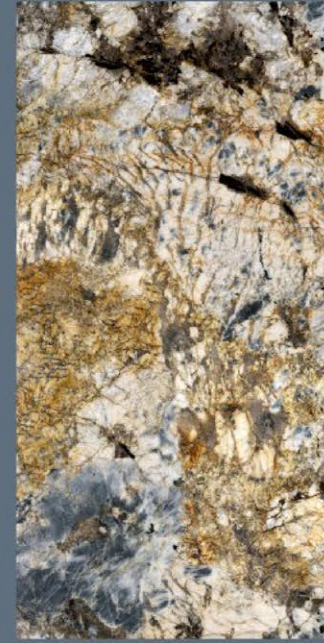

VERNIZ
GRIS

KOZATA
MARBLE
SERIES

600X1200MM

RANDOM: 4

VERNIZ
NATURAL

KOZATA
MARBLE
SERIES

600X
1200MM

RANDOM : 4