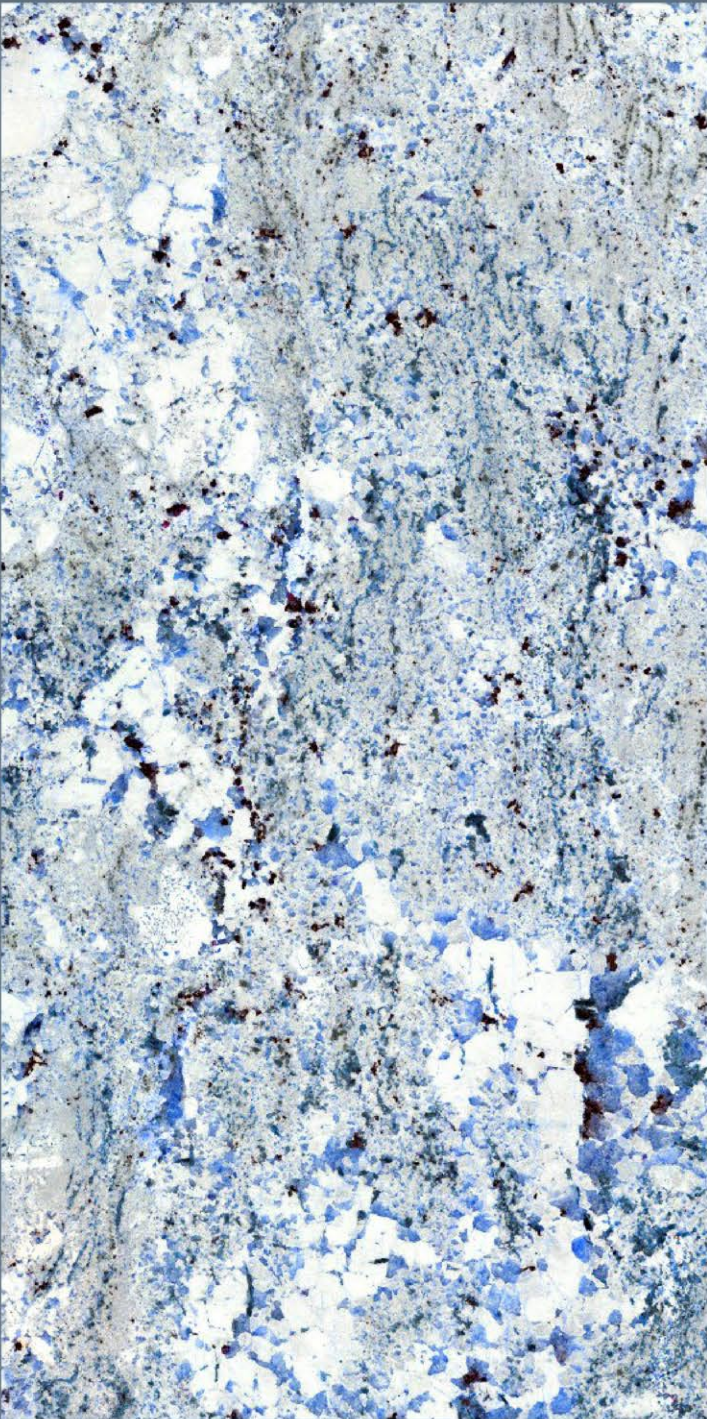

BIANCO ANTICO AZUL

KOZATA
MARBLE
SERIES

600X1200MM

RANDOM: 4