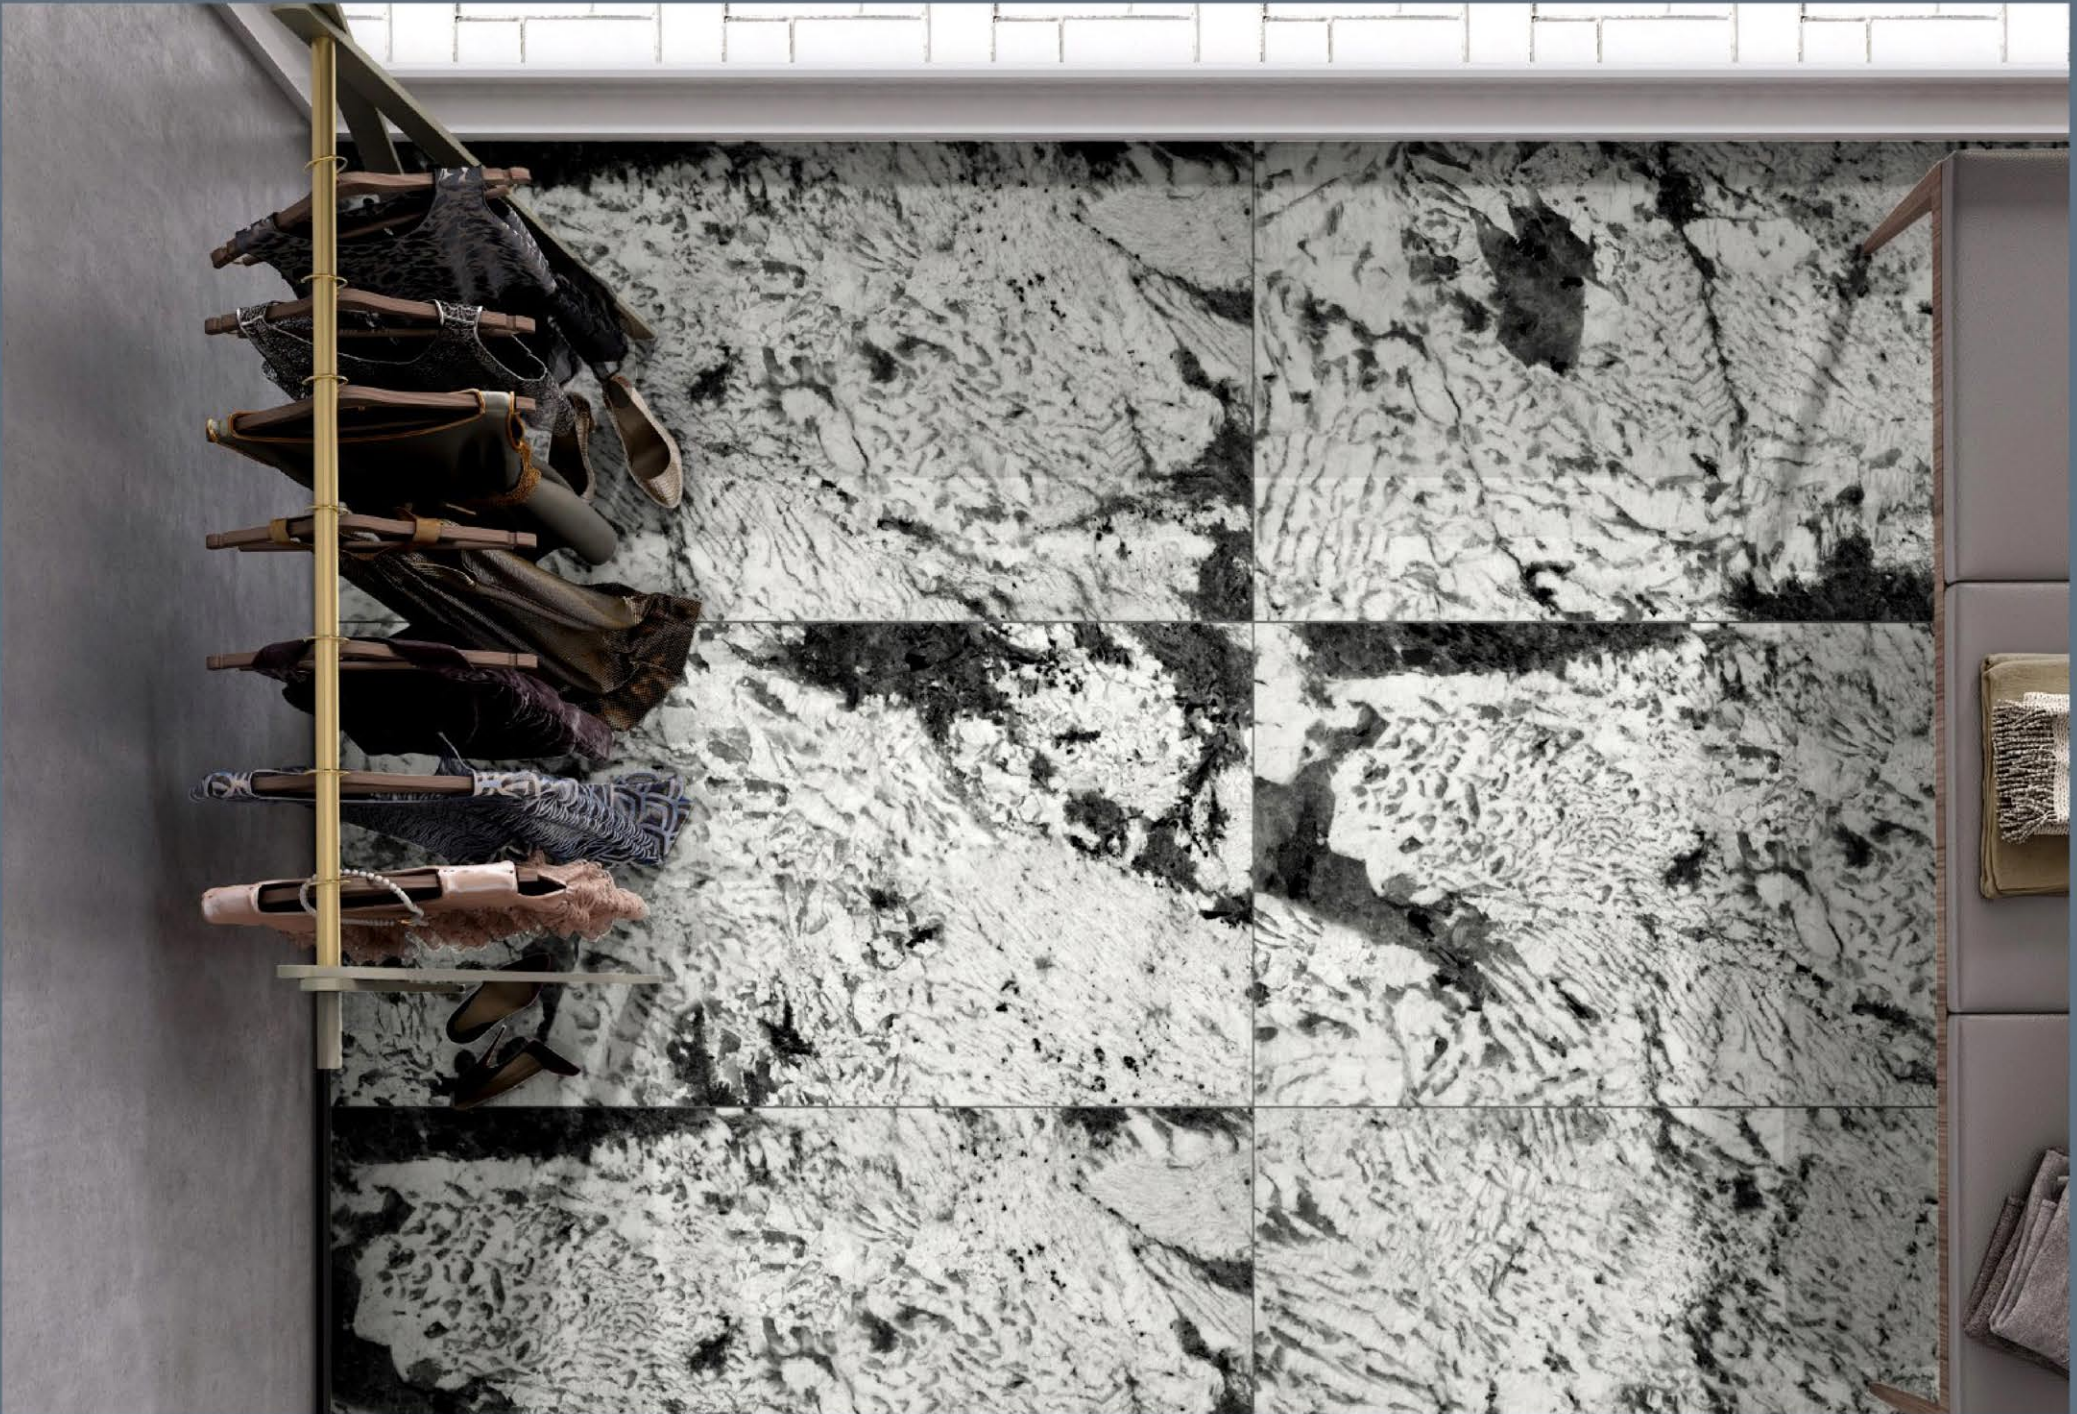

From Ceramic to Culture

Design your
Interiors

The art of handmade linked to its origins are renewed and shaped in a new product concept.

TIMELESS EMBITO

600
x
1200
mm

The experience gained from tradition combined with the imagination that drives innovation has led to the production of these unique metal-inspired lines in realistic shades, with granite Acidic comes in two large formats, namely 600x1200 is a versatile product that pairs perfectly with other materials of contemporary architecture, in the search for new solutions characterised by a sophisticated design.

UNIQUE &
INNOVATIVE
Perspectives
Through
Extra-dimensional
Surfaces Move
Your Mind

ALASKA BIANCO

KOZATA
MARBLE
SERIES

600X1200MM

RANDOM: 4

ALASKA
SMOKE

KOZATA
MARBLE
SERIES

600X
1200MM