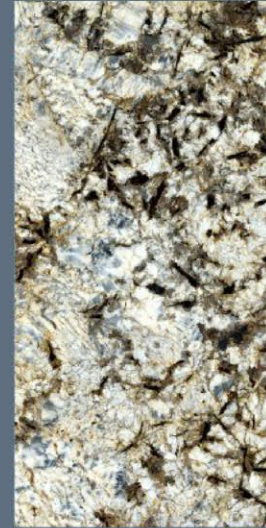

From Ceramic to Culture

Design your
Interiors

The art of handmade linked to its origins are renewed and shaped in a new product concept.

TIMELESS EMBITO

600
x
1200
mm

The experience gained from tradition combined with the imagination that drives innovation has led to the production of these unique metal-inspired lines in realistic shades, with granite Acidic comes in two large formats, namely 600x1200 is a versatile product that pairs perfectly with other materials of contemporary architecture, in the search for new solutions characterised by a sophisticated design.

UNIQUE &
INNOVATIVE
Perspectives
Through
Extra-dimensional
Surfaces Move
Your Mind

ALASKA BIANCO

KOZATA
MARBLE
SERIES

600X1200MM

RANDOM: 4

ALASKA
SMOKE

KOZATA
MARBLE
SERIES

600X
1200MM

RANDOM : 4

ATLANTIS AZUL

KOZATA
MARBLE
SERIES

600X1200MM

RANDOM: 4

KOZATA MARBLE SERIES

600X
1200MM

RANDOM : 4