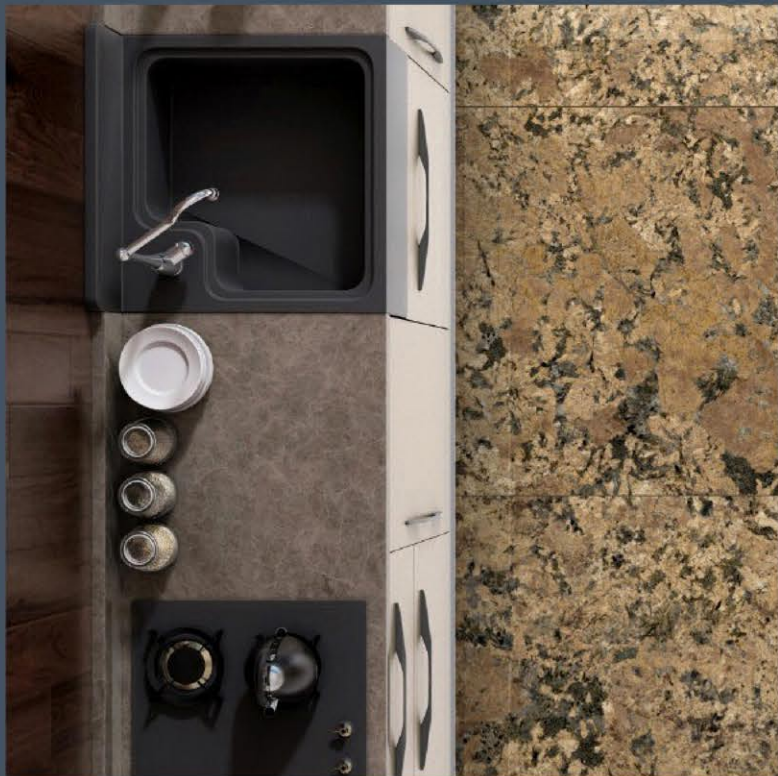

KOZATA MARBLE SERIES

600X
1200MM

RANDOM : 4